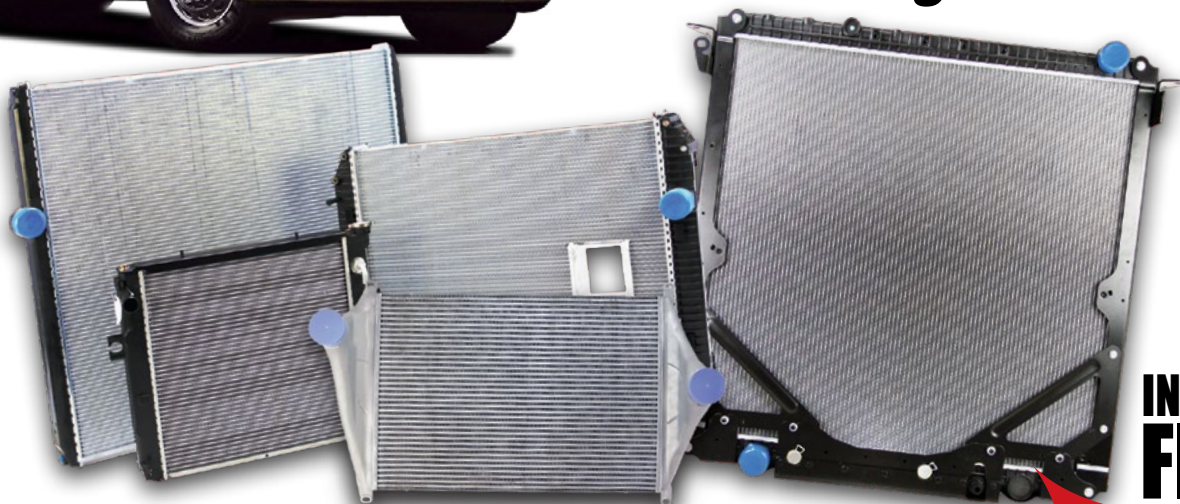

"The Professional Installers Choice"

HEAVY-DUTY COOLING PRODUCTS

- **HD Radiators**
- **Condensers**
- **Charge Air Coolers**

**INDUSTRY
FIRST!**

- *Fleet and shop managers choose OSC for "Whats In The Box"*
- *Many models have welded double header design - reduces flexing*
- *All "Tabbed-Over" models have a second crimp strip*
- *Most applications come with mounting hardware*
- *Most models have superior stainless steel coolers replacing OE aluminum*
- *More than 50 models available with frames*
- *Over 350 SKU's covering class 8 trucks and forklifts*
- *OEM fit, form and function*